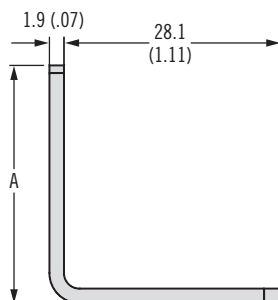

Cable Mounting Bracket